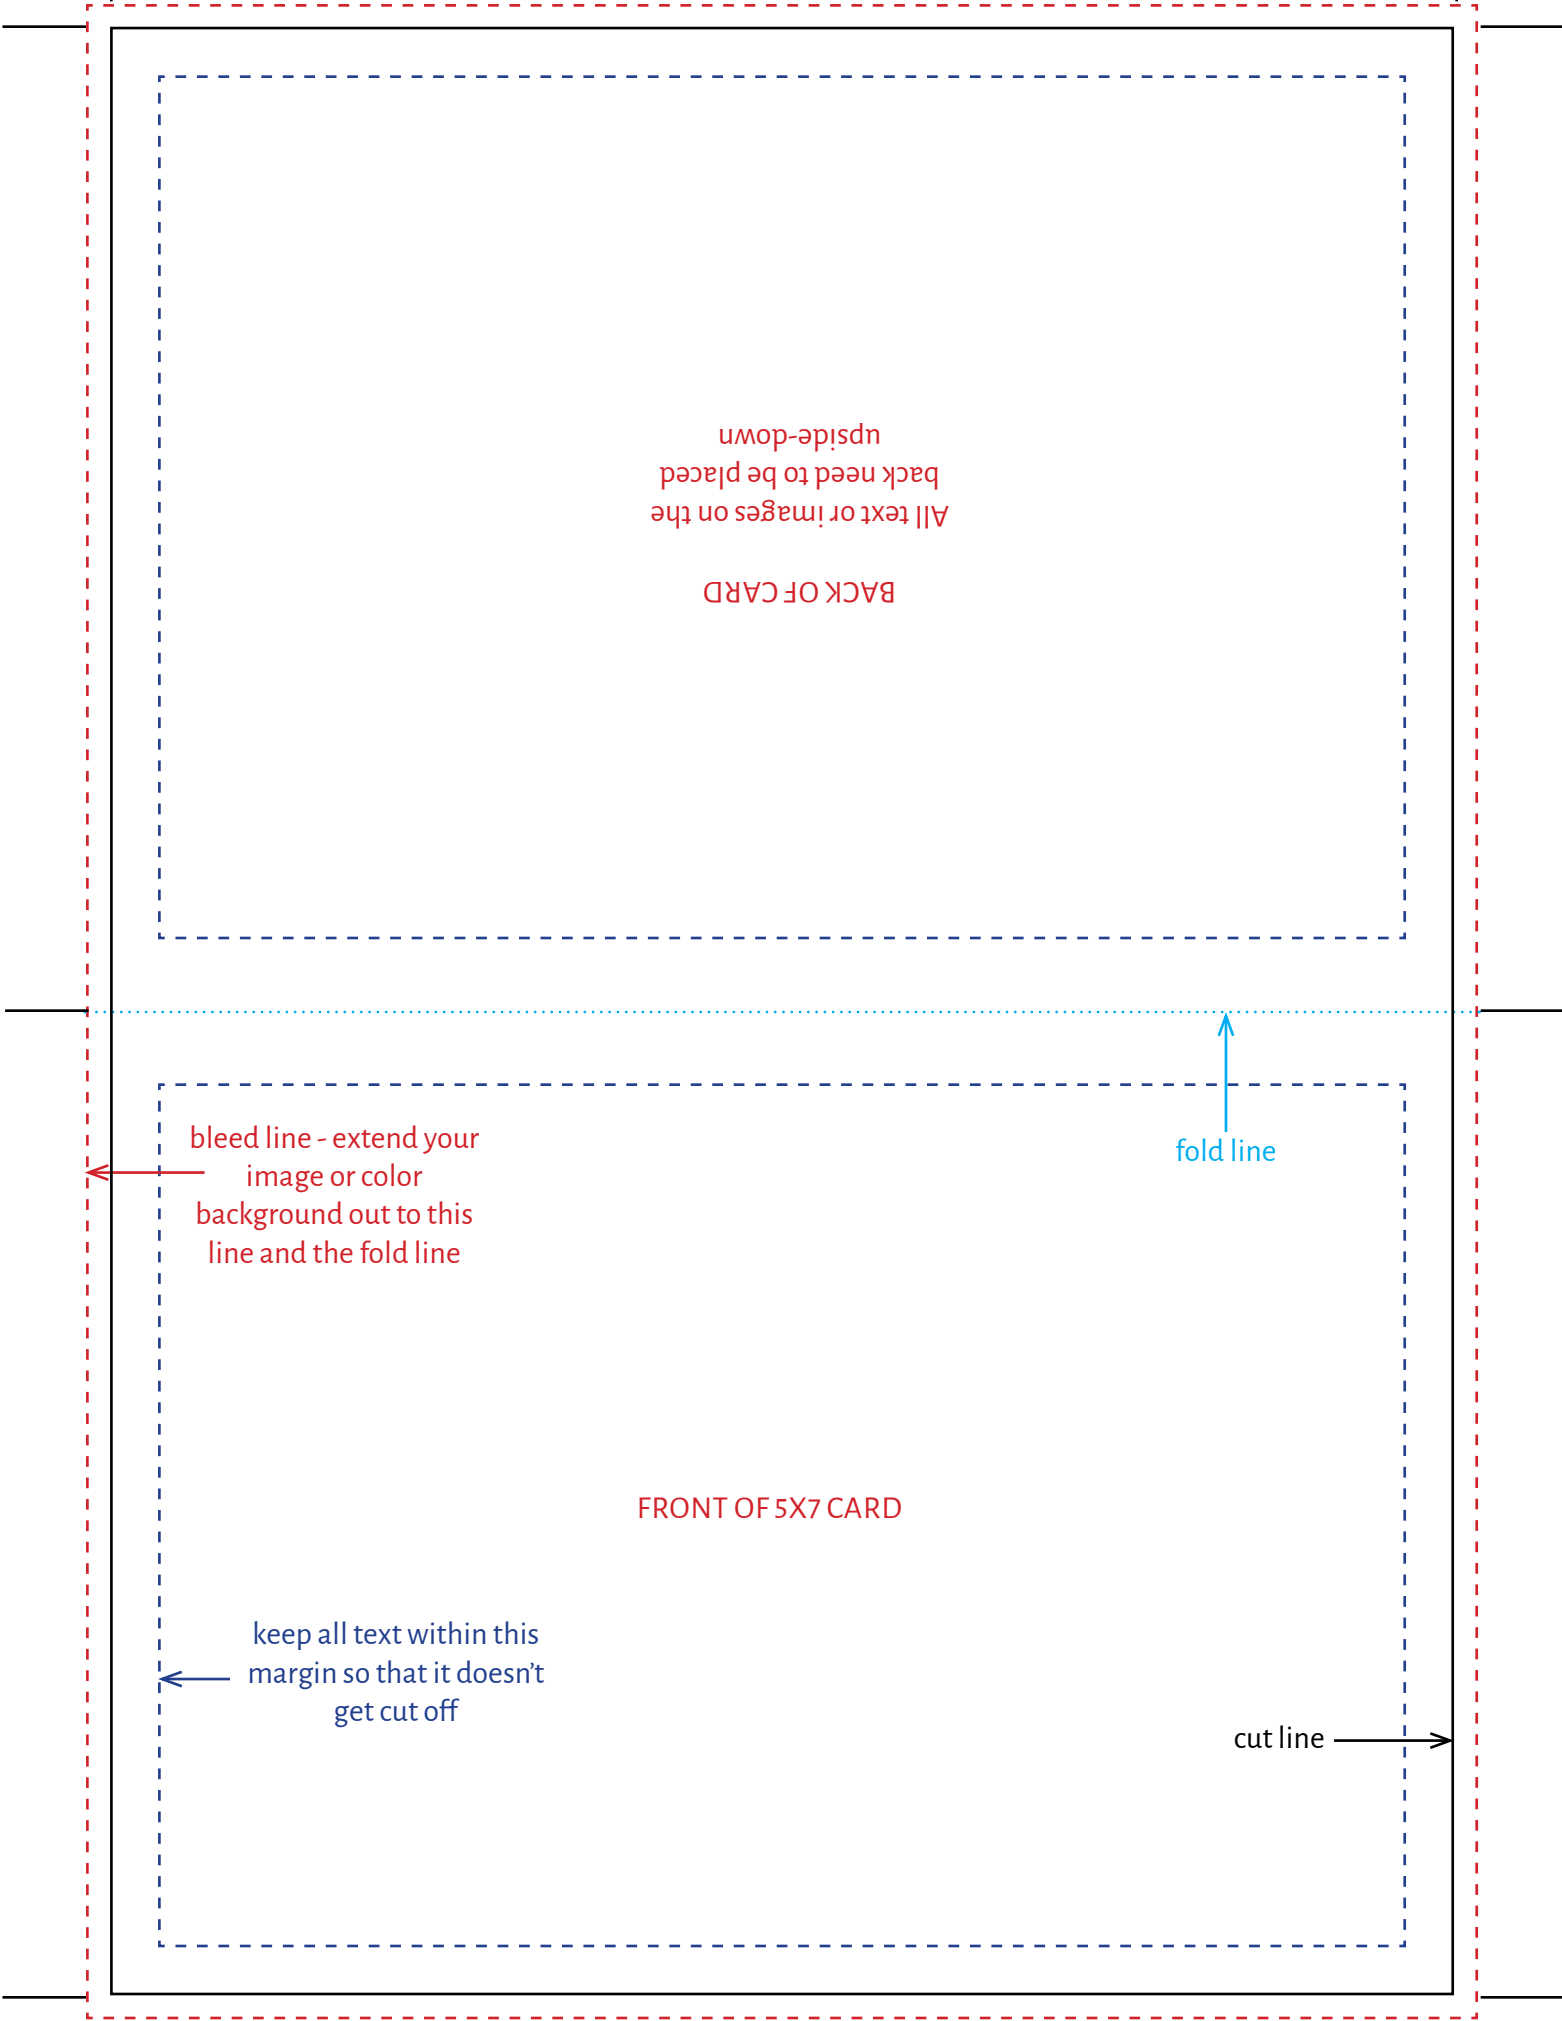

All text or images on the
back need to be placed
upside-down

BACK OF CARD

bleed line - extend your
image or color
background out to this
line and the fold line

fold line

FRONT OF 5X7 CARD

keep all text within this
margin so that it doesn't
get cut off

cut line

LEAVE BLANK

fold line

INSIDE OF 5X7 CARD

keep all text within this margin so that it doesn't get cut off

cut line