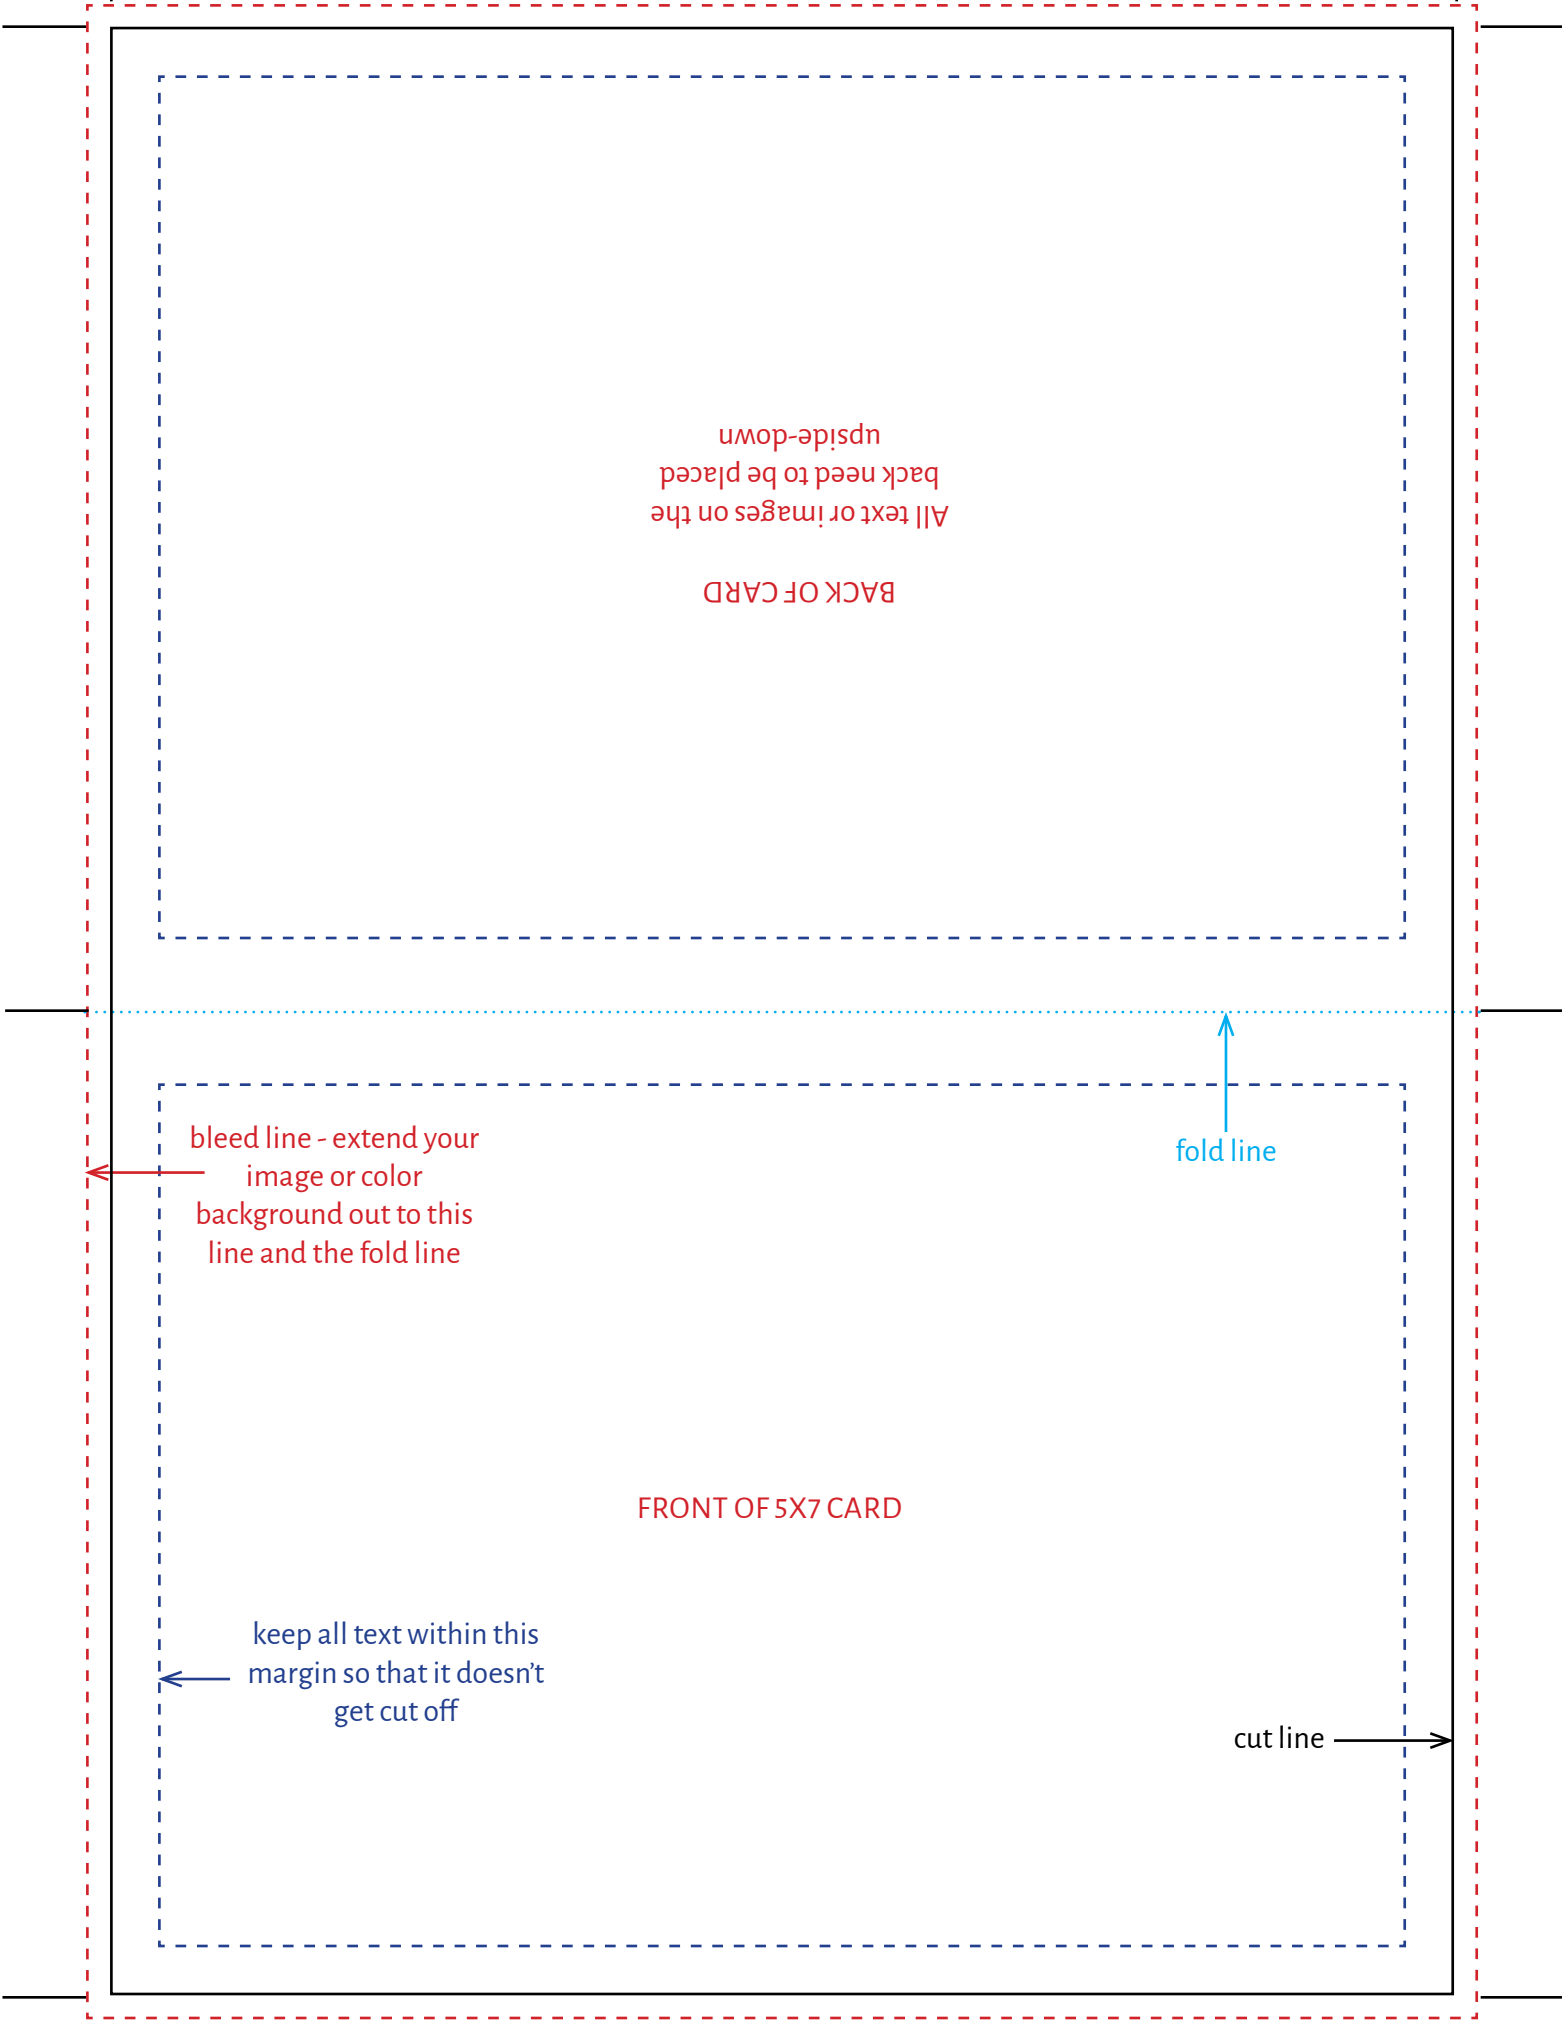

BACK OF CARD

All text or images on the
back need to be placed
upside-down

bleed line - extend your
image or color
background out to this
line and the fold line

FRONT OF 5X7 CARD

keep all text within this
margin so that it doesn't
get cut off

fold line

cut line

LEAVE BLANK

fold line

INSIDE OF 5X7 CARD

keep all text within this margin so that it doesn't get cut off

cut line