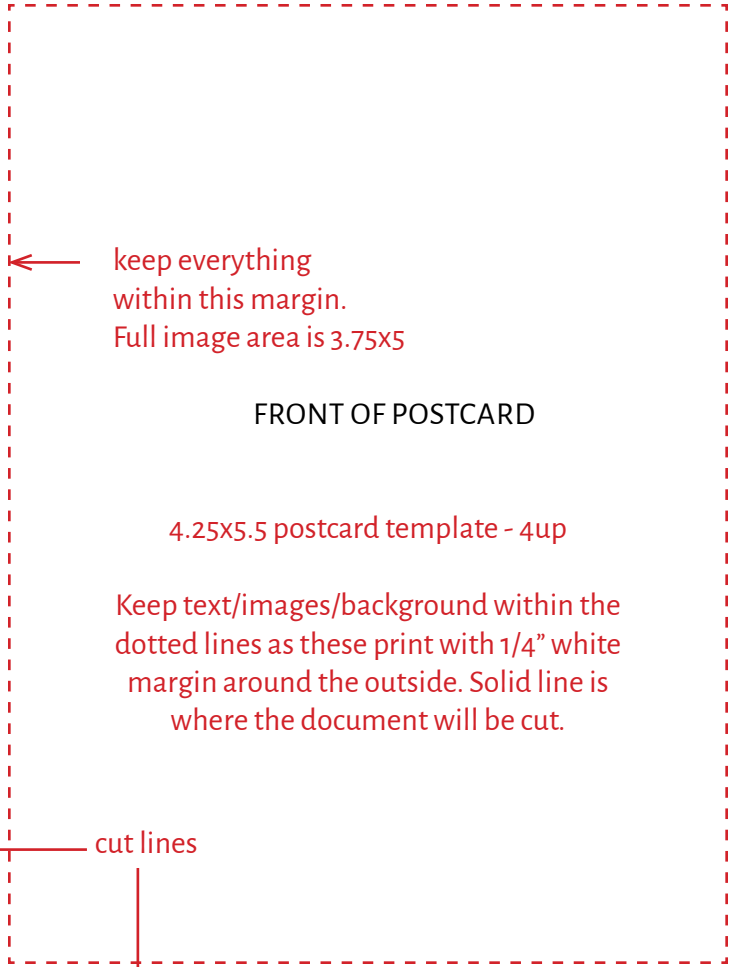

keep everything
within this margin.
Full image area is 3.75x5

FRONT OF POSTCARD

4.25x5.5 postcard template - 4up

Keep text/images/background within the
dotted lines as these print with 1/4" white
margin around the outside. Solid line is
where the document will be cut.

cut lines

← keep everything
within this margin

BACK OF POSTCARD

4.25x5.5 postcard template - 4up

Keep text/images/background within the
dotted lines as these print with 1/4" white
margin around the outside. Solid line is
where the document will be cut.

← cut lines
↓