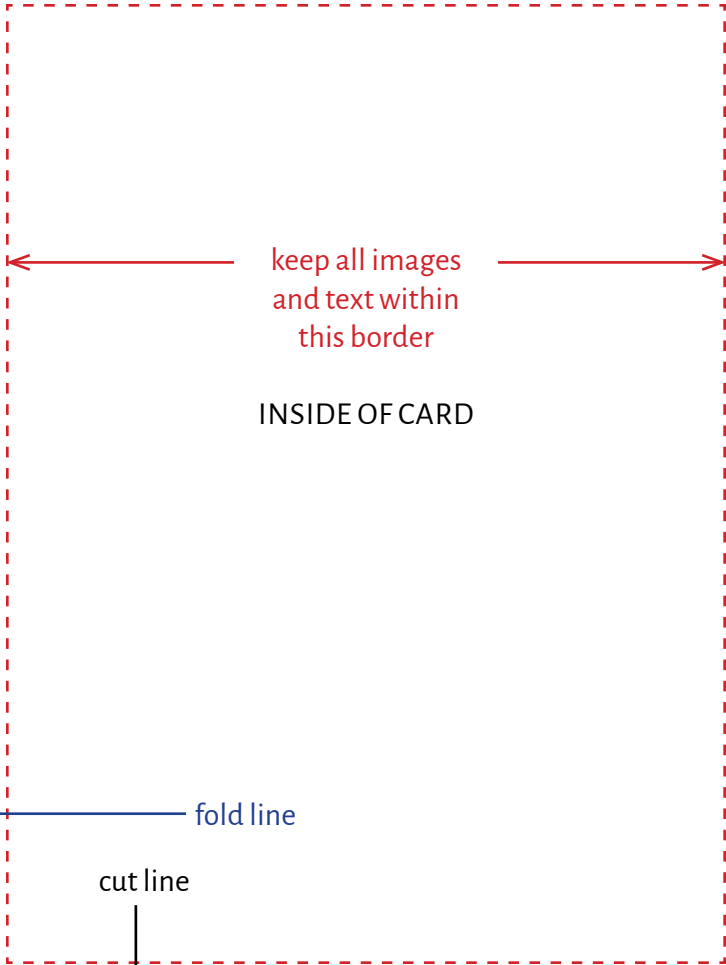

BACK OF CARD

keep all images
and text within
this border

FRONT OF CARD

4.25x5.5 notecard template - 2up

These print with 1/4" white margin
around the outside.

fold line

cut line

BACK OF CARD

FRONT OF CARD

BACKSIDE OF COVER

keep all images
and text within
this border

INSIDE OF CARD

fold line

cut line

BACKSIDE OF COVER

INSIDE OF CARD