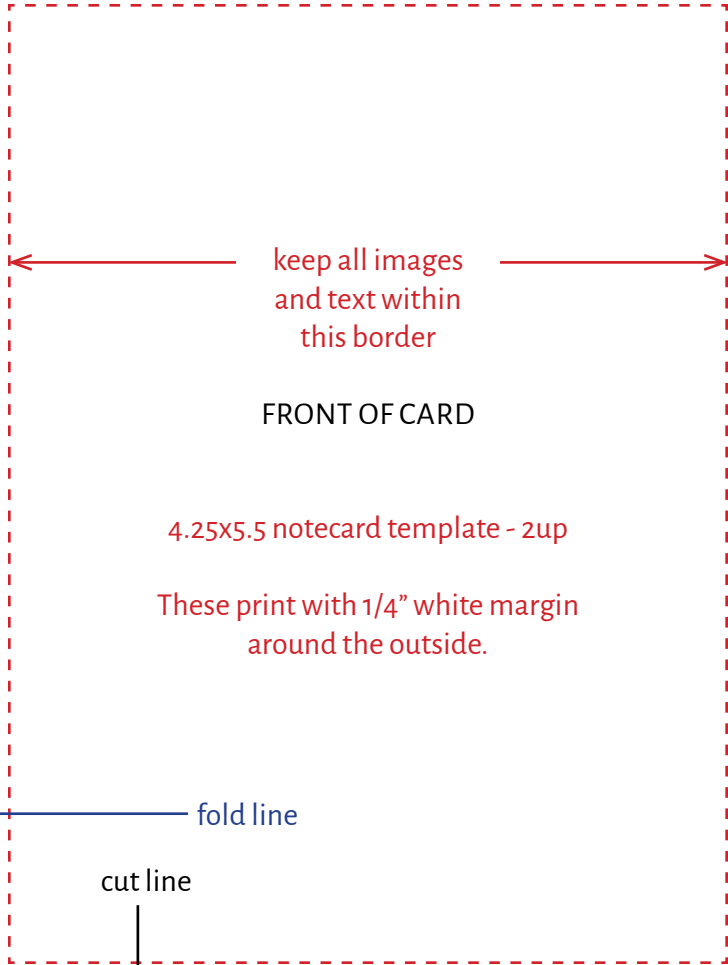

BACK OF CARD

keep all images
and text within
this border

FRONT OF CARD

4.25x5.5 notecard template - 2up

These print with 1/4" white margin
around the outside.

fold line

cut line

BACK OF CARD

FRONT OF CARD

BACKSIDE OF COVER

keep all images
and text within
this border

INSIDE OF CARD

fold line

cut line

BACKSIDE OF COVER

INSIDE OF CARD